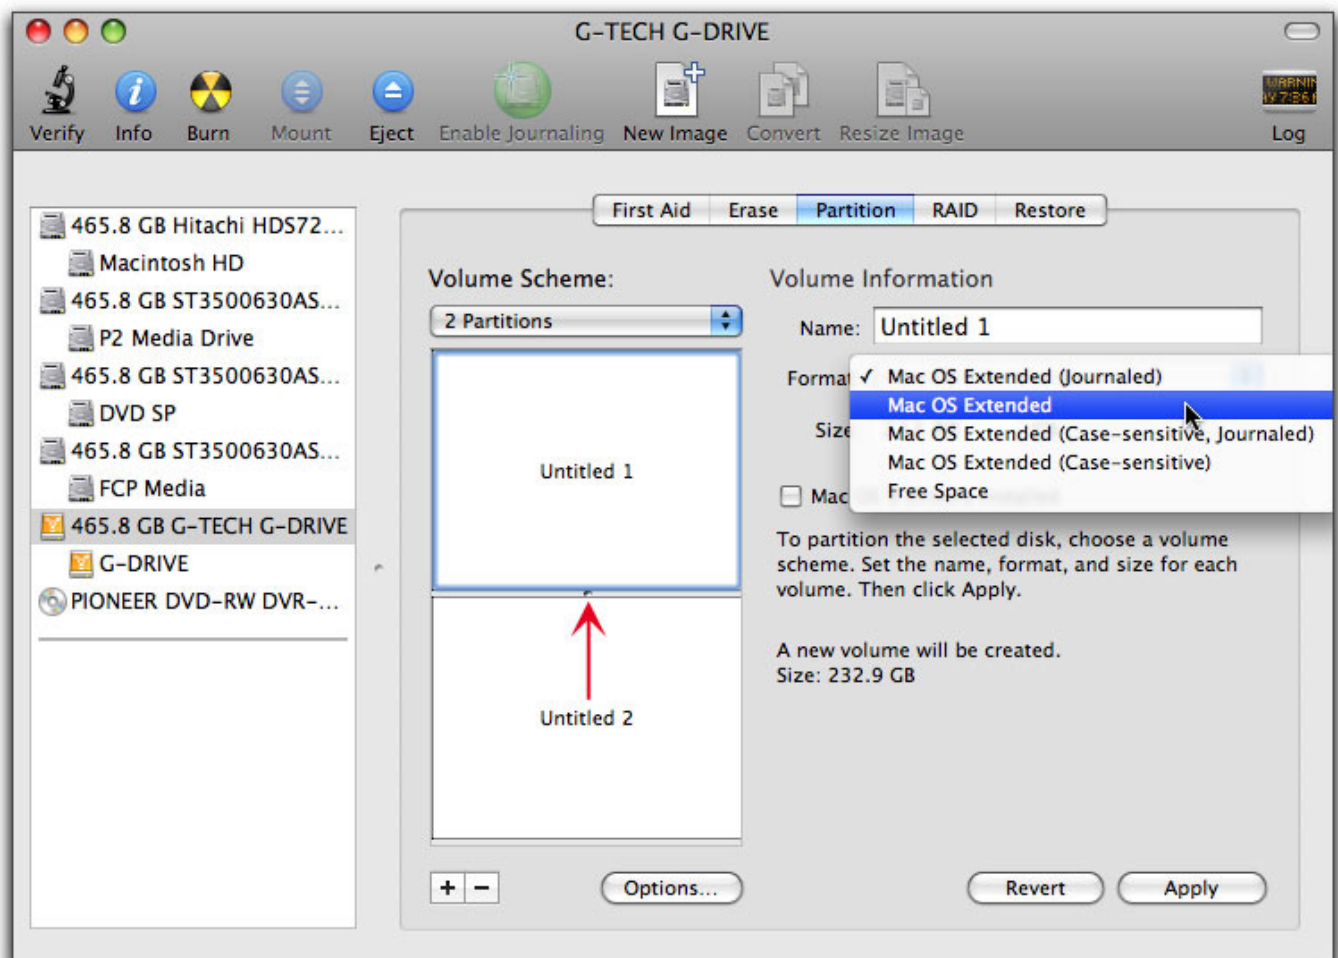

Operation failed , please refer to The following steps will help you convert your external drive into Apple File System known as APFS.

If the following message occurs during the format procedure, MediaKit reports not enough space on device for requested operation.. Select Convert to APFS Please wait during conversation process A check-mark will appear on the successful completion.. Click the “Next” button until you get to the “Format Partition” window and choose “exFAT” under.. This article explains how to Convert a WD External Drive to Apple File System (APFS) Format.

[Building Performance Evaluation](#)

END Converting External Drive to APFS format Important: APFS formatted volumes can be read by a macOS High Sierra (10.. Click on Show All devices Highlight the drive volume (Left side window pane) and click the Partition button.. Select Get Info Disk Utility also reports whether the volume can be removed or resized.. Ensure the scheme is set to GUID Partition Map and select the format from the drop-down menu Mac OS Extended Journaled is selected.. Click Done Right click (Control + Click) on drive My Passport from the desktop. [Proclaimers 500 Miles Mp3 Torrent](#)

[Omnisphere 2 Upgrades Will Start Shipping](#)