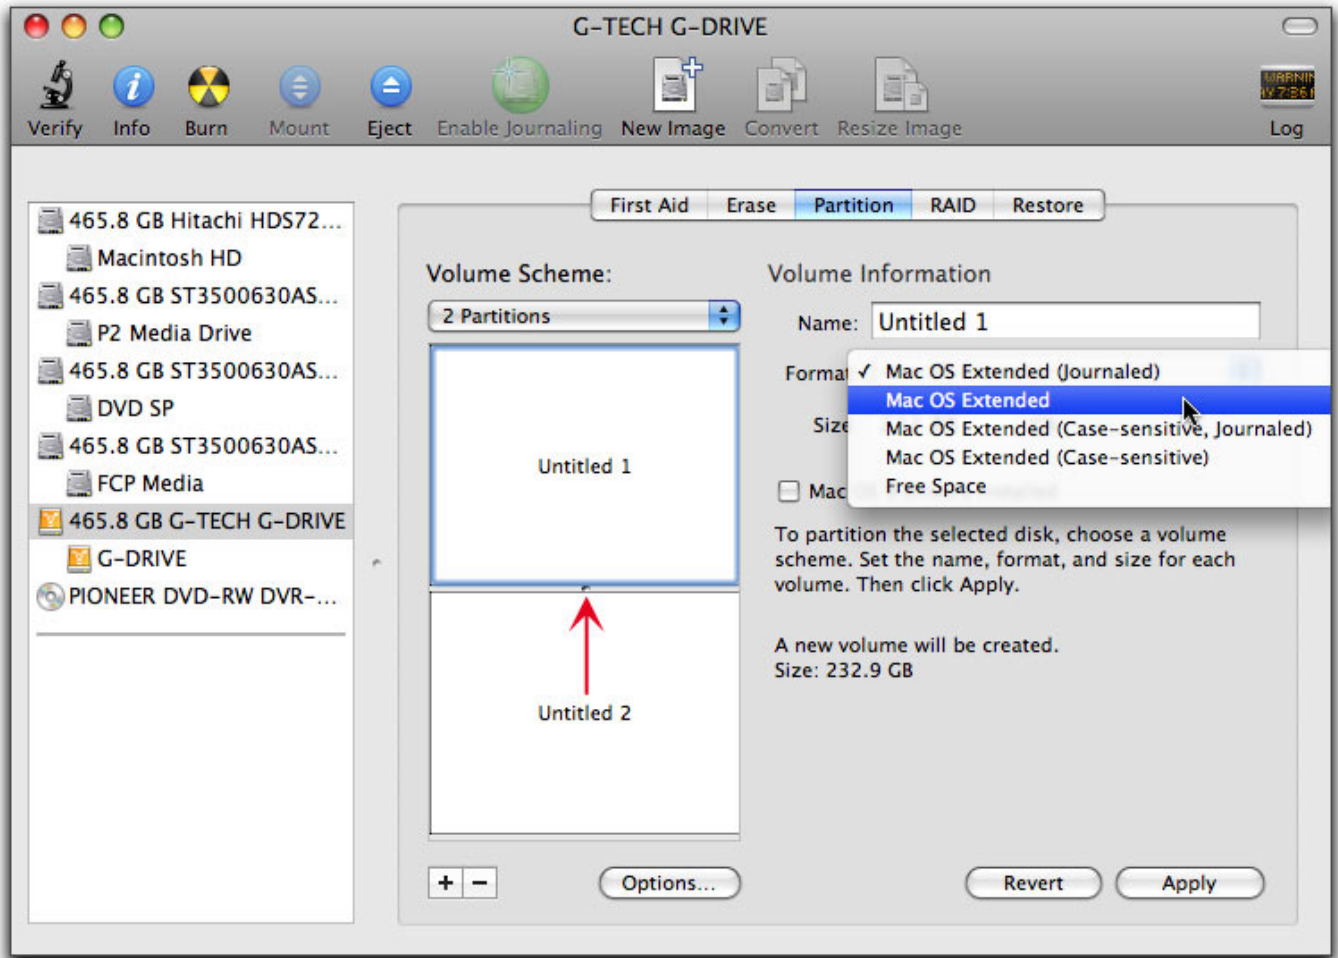

DOWNLOAD

DOWNLOAD

[Western Digital My Passport Format For Mac Guid Partition Map](#)

[Western Digital My Passport Format For Mac Guid Partition Map](#)

Operation failed , please refer to The following steps will help you convert your external drive into Apple File System known as APFS.